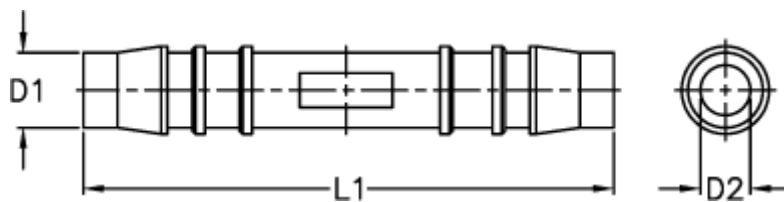

Article number: 027508900012

Description: Norma hose coupling GS 12

Measures

D1 = 12

D2 = 8.6

L1 = 66.5